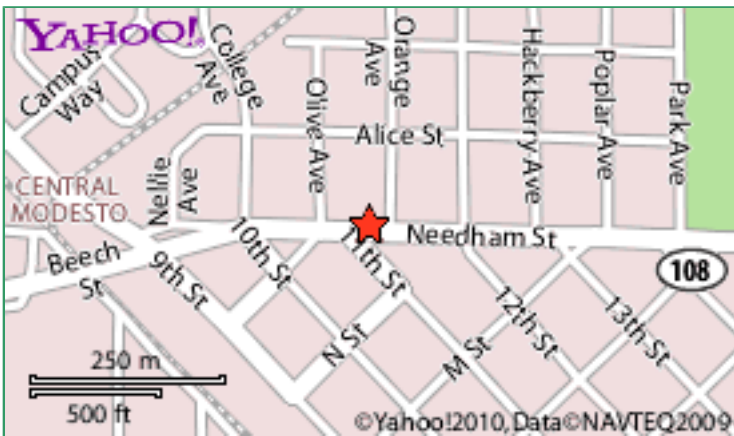

### Suzuki's Garage

**909 Needham St  
Modesto, CA 95354  
(209) 522-1695**

**Website: N/A  
E-Mail: N/A**

## Map